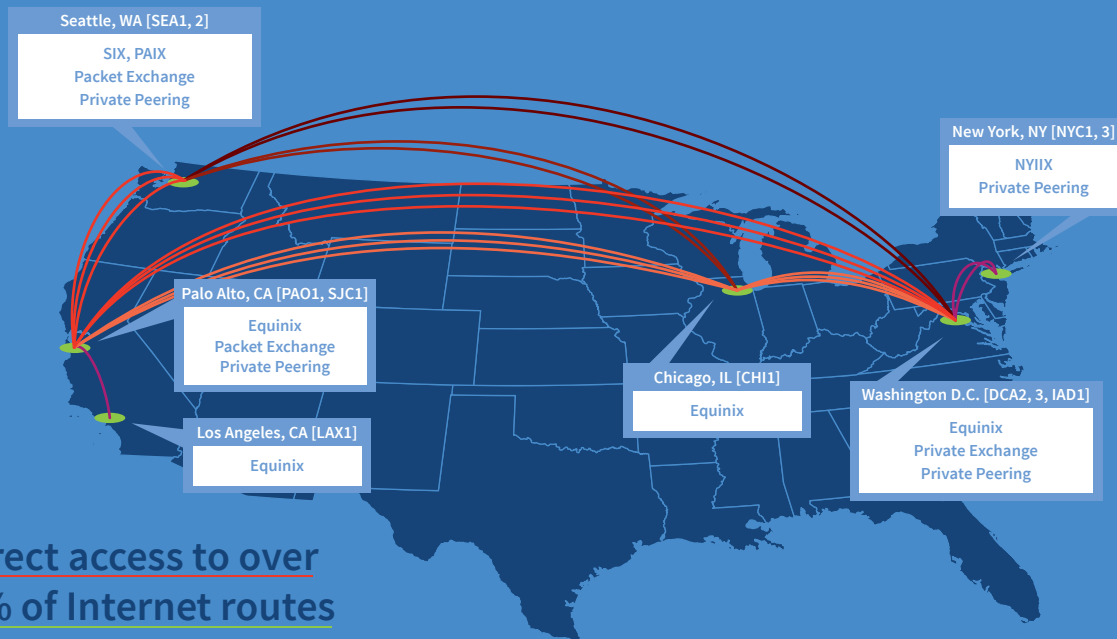

Superb
InfiniBand

Ethernet-based Clouds

10 Gig
Ethernet

Gigabit
Ethernet

SEA2 - Seattle, WA

DCA2 - McLean, VA

DCA3 - Springfield, VA

NYC3 - Manhattan, NY

TRANSIT-FREE PLANETWIDE COVERAGE

with our coast to coast IP backbone

Superb Internet's coast-to-coast IP backbone provides faster access to worldwide Internet routes with lower latency and less hops. We reach more than half of the world's Internet routes directly, intermediary network (transit) free.

Direct access to over 50% of Internet routes

Performance boosts and lower latency due to shorter routes

Extensive global peering covering most "eyeball" networks

Superb's global peering efforts have earned us a front row seat to the Internet's major arteries. Our unique vantage point provides shorter routes to most Internet destinations.